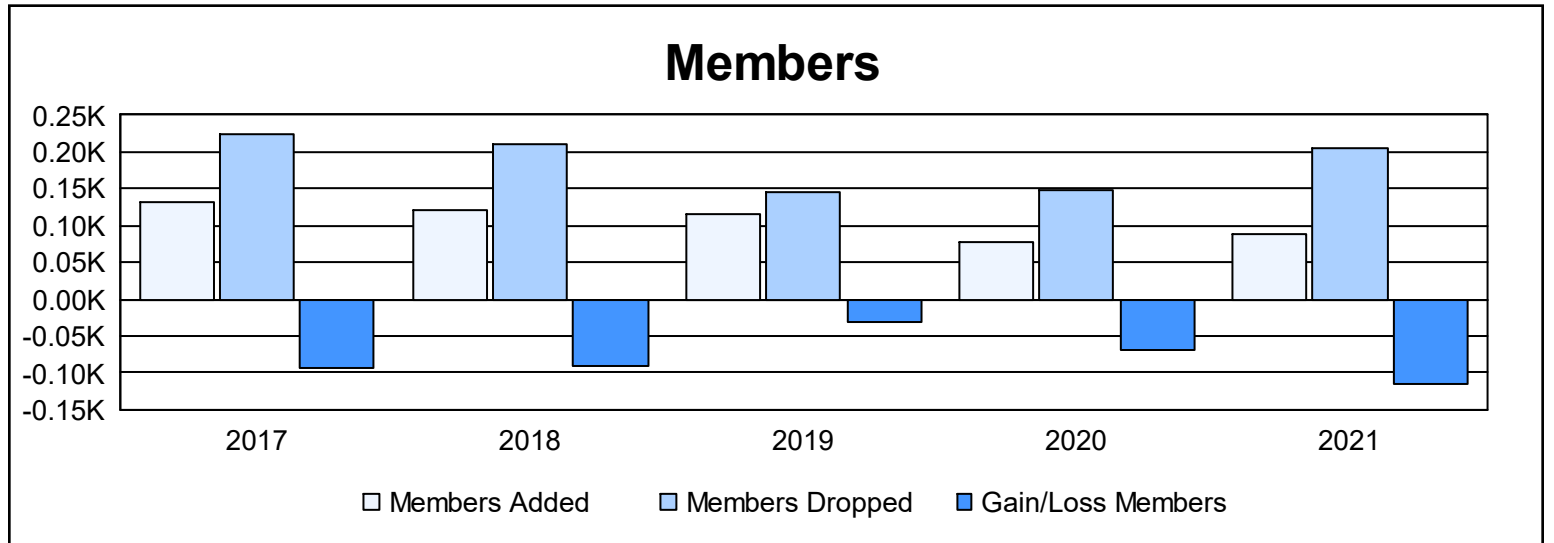

Year	New Clubs	Dropped Clubs	Gain/ Loss Clubs	New Members	Charter Members	Reinstate Members	Transfer Members	Total Member Added	Total Members Dropped	Gain/ Loss Members
2016-2017	0	3	-3	110	1	19	1	131	225	-94
2017-2018	0	4	-4	96	4	12	8	120	211	-91
2018-2019	0	0	0	113	0	1	1	115	146	-31
2019-2020	0	1	-1	69	1	2	5	77	147	-70
2020-2021	0	2	-2	83	1	3	2	89	204	-115
<b>Average</b>	<b>0</b>	<b>2</b>	<b>-2</b>	<b>94</b>	<b>1</b>	<b>7</b>	<b>3</b>	<b>106</b>	<b>187</b>	<b>-80</b>

### Membership Composition June 2021 Cumulative