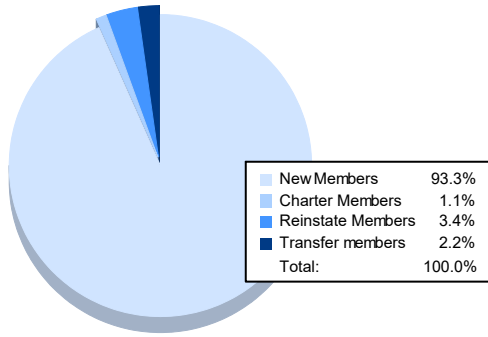

Year	New Clubs	Dropped Clubs	Gain/ Loss Clubs	New Members	Charter Members	Reinstate Members	Transfer Members	Total Member Added	Total Members Dropped	Gain/ Loss Members
2016-2017	0	3	-3	110	1	19	1	131	225	-94
2017-2018	0	4	-4	96	4	12	8	120	211	-91
2018-2019	0	0	0	113	0	1	1	115	146	-31
2019-2020	0	1	-1	69	1	2	5	77	147	-70
2020-2021	0	2	-2	83	1	3	2	89	204	-115
<b>Average</b>	<b>0</b>	<b>2</b>	<b>-2</b>	<b>94</b>	<b>1</b>	<b>7</b>	<b>3</b>	<b>106</b>	<b>187</b>	<b>-80</b>

### Membership Composition June 2021 Cumulative