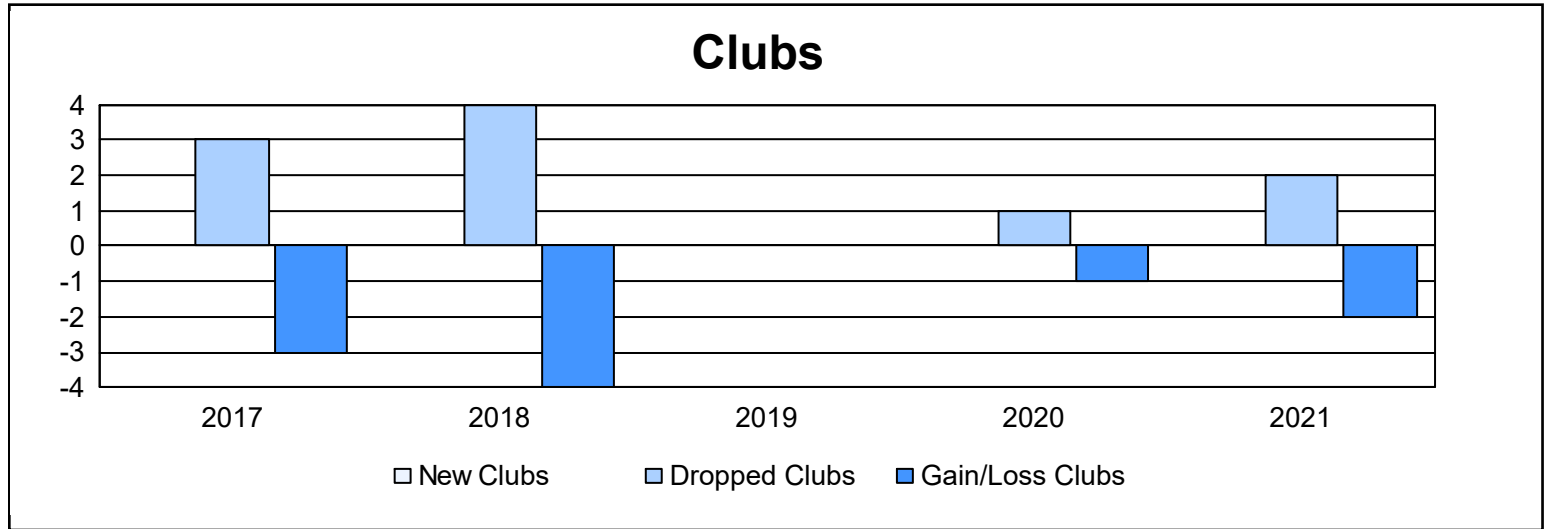

Year	New Clubs	Dropped Clubs	Gain/ Loss Clubs	New Members	Charter Members	Reinstate Members	Transfer Members	Total Member Added	Total Members Dropped	Gain/ Loss Members
2016-2017	0	3	-3	110	1	19	1	131	225	-94
2017-2018	0	4	-4	96	4	12	8	120	211	-91
2018-2019	0	0	0	113	0	1	1	115	146	-31
2019-2020	0	1	-1	69	1	2	5	77	147	-70
2020-2021	0	2	-2	83	1	3	2	89	204	-115
<b>Average</b>	<b>0</b>	<b>2</b>	<b>-2</b>	<b>94</b>	<b>1</b>	<b>7</b>	<b>3</b>	<b>106</b>	<b>187</b>	<b>-80</b>

### Membership Composition June 2021 Cumulative